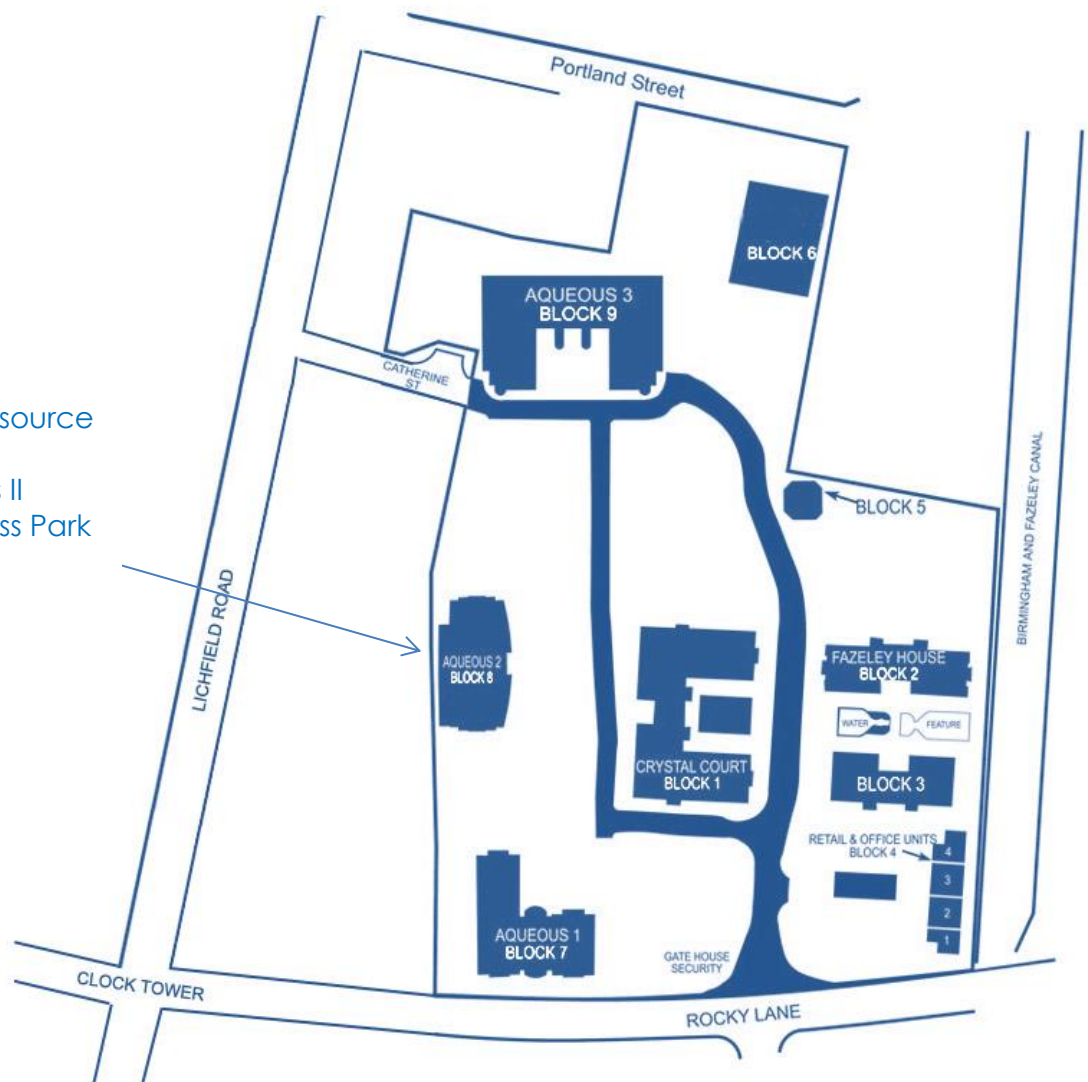

# abdo | Examinations

ABDO has a new National Resource Centre which will now be the location of all ABDO Practical exams. The new building is located in Aston Cross Business Village in Aston, Birmingham.

ABDO National Resource Centre  
4th Floor, Aqueous II  
Aston Cross Business Park  
Rocky Lane  
Aston  
BIRMINGHAM  
B6 5RQ

## Site facilities

### Transport Links

Aston Cross Business Village has excellent transport links by road and rail.

It is situated within 5 mins of junction 6 of the M6 motorway (Spaghetti junction) and is easily reached within a few minutes via the A38(M) Aston Expressway.